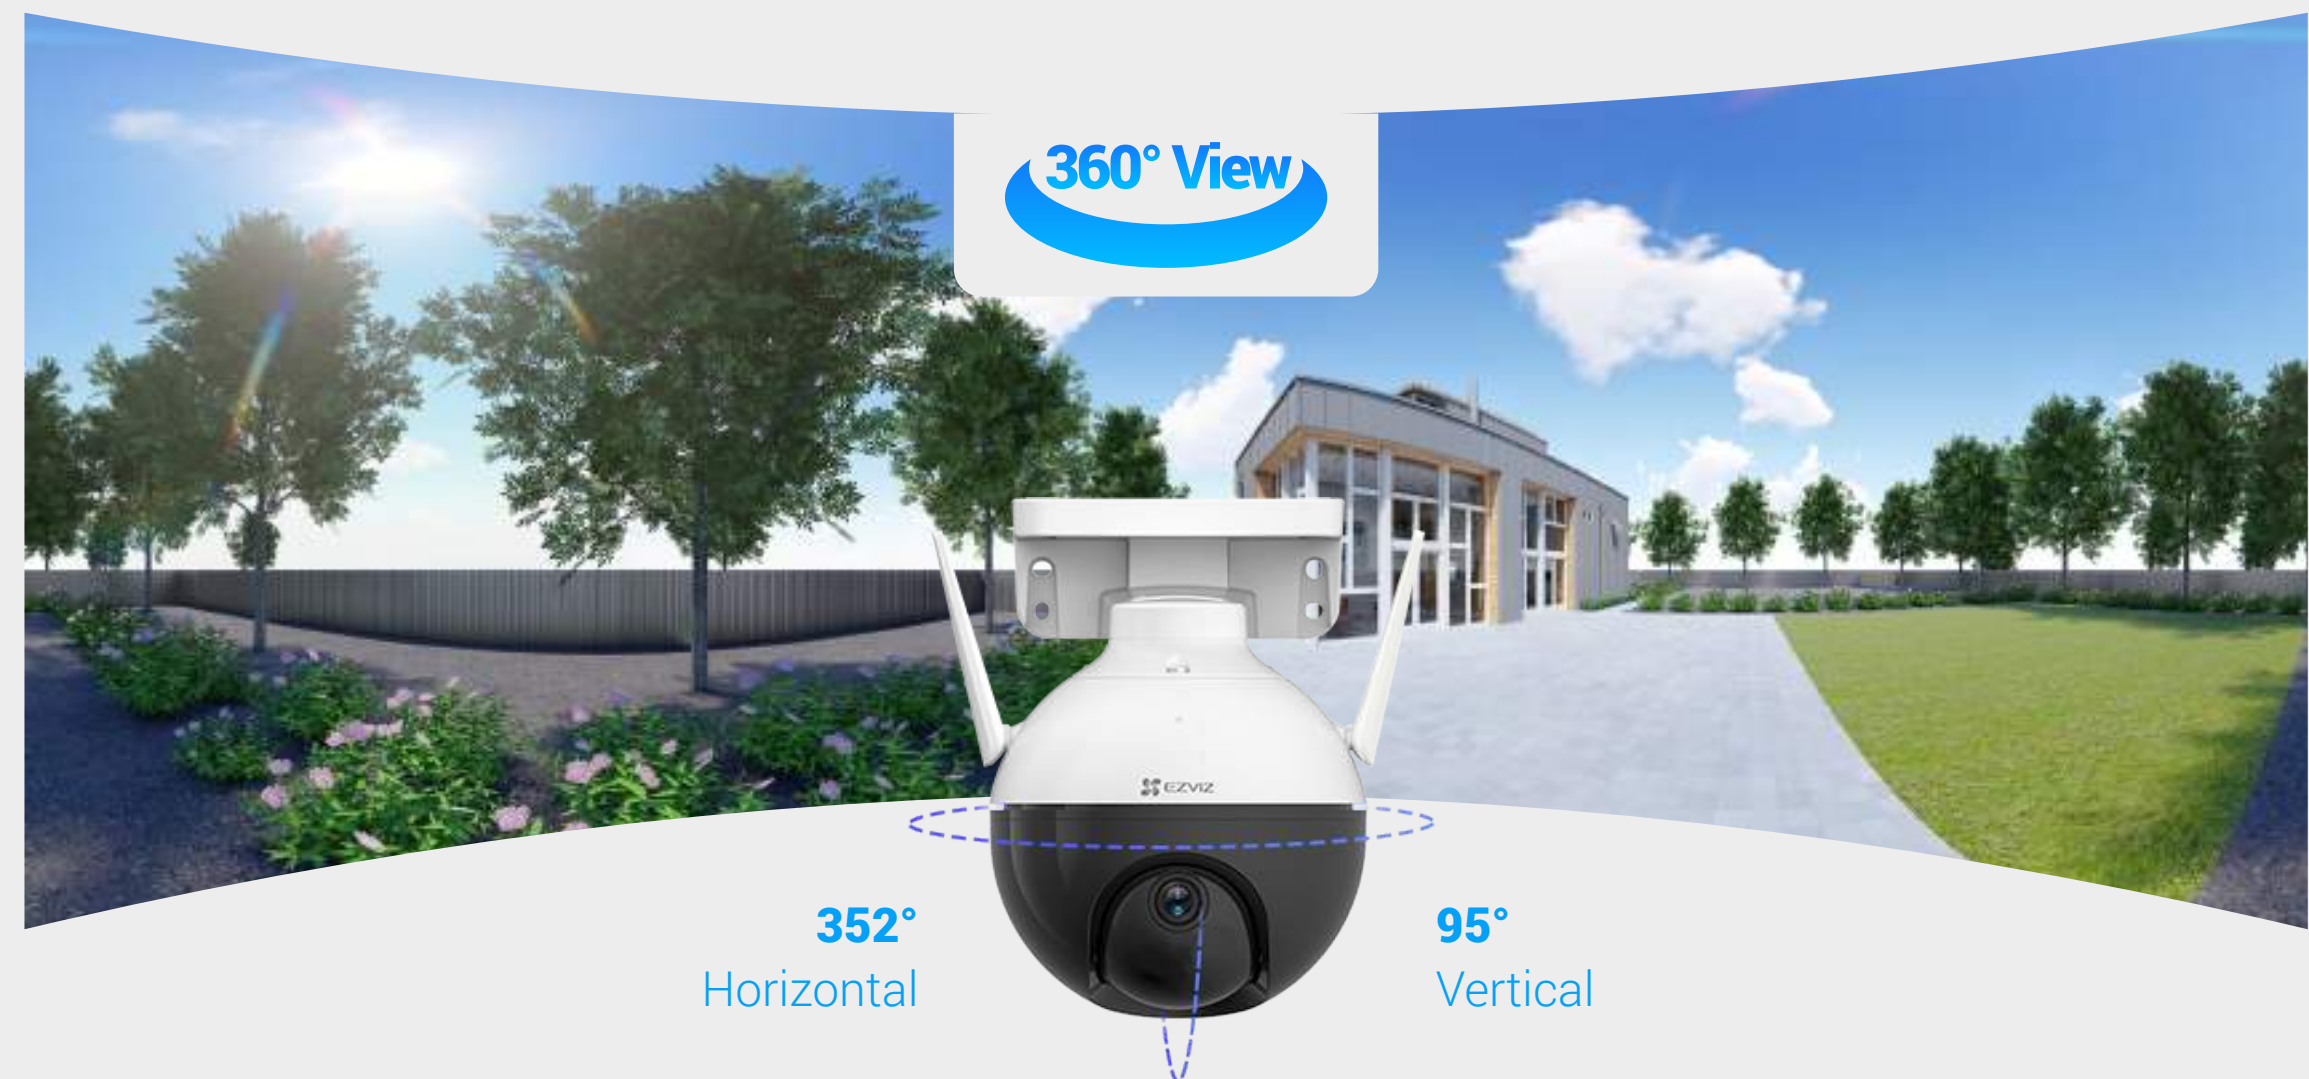

C8C Lite

Pan & Tilt Wi-Fi Camera

360-degree vision for wider protection.

The C8C Lite features flexible pan & tilt design to watch over large space, which helps greatly reduce blind spots in monitoring. The camera is well engineered with 1080p video clarity, AI-powered human shape detection and weatherproof design, so as to deliver smart, reliable protection.

1080P 1080p

Motorized
Pan & Tilt for 360°
Visual Coverage

AI-Powered Human
Shape Detection

IR Night Vision
(Up to 30 m / 100 ft)

Weatherproof Design

Audio Pick-Up

Supports
2.4 GHz WiFi

H.265 Video
Technology

Supports MicroSD Card
Storage (up to 256 GB)

Supports EZVIZ
CloudPlay Storage

See everything in clear detail.

This camera captures 1080p high-definition video and images, recording every moment with sharp clarity.

Rotate to cover every corner that matters.

Can't see wide enough with your current security camera? The C8C Lite is here to help extend your vision. Being able to pan and tilt to take in 360-degree field-of-view, the camera can easily cover wide areas and greatly reduce blind spots.