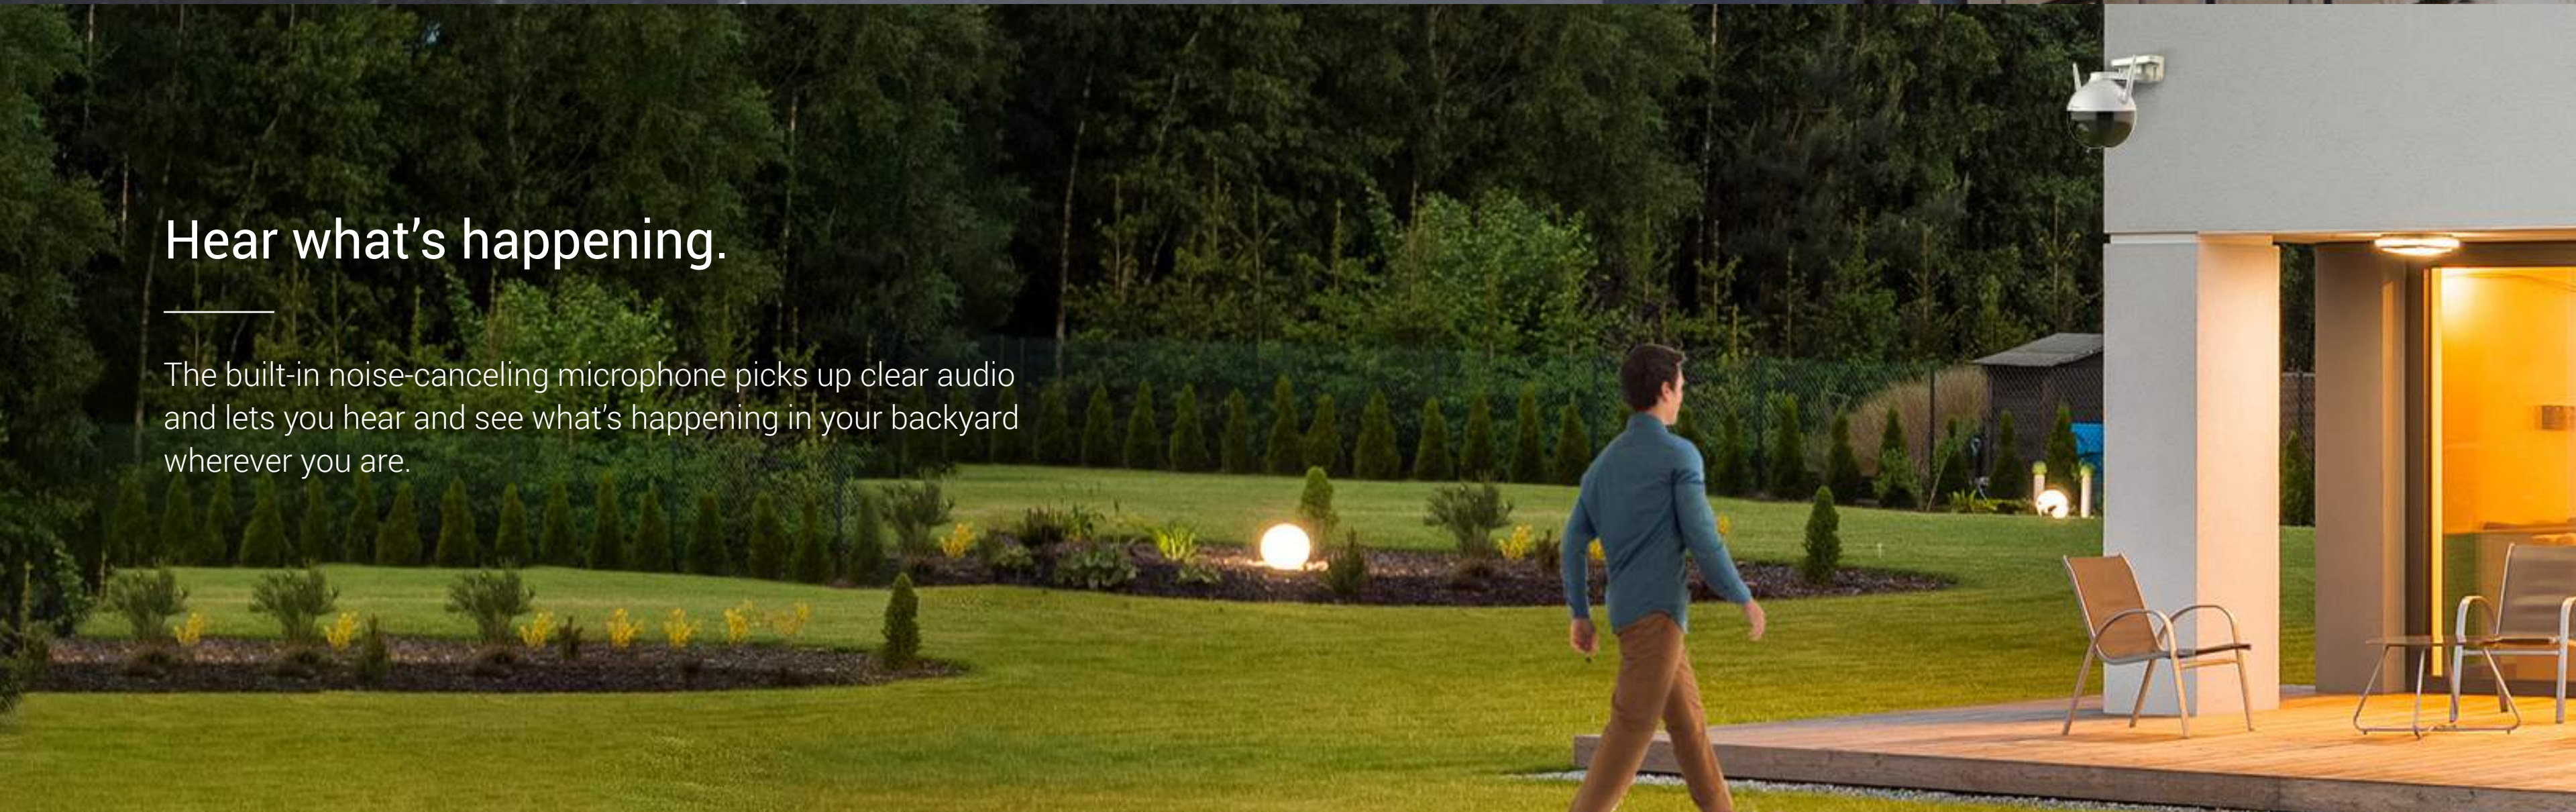

Rotate to cover every corner that matters.

Can't see wide enough with your current security camera? The C8C Lite is here to help extend your vision. Being able to pan and tilt to take in 360-degree field-of-view, the camera can easily cover wide areas and greatly reduce blind spots.

What's more, its weatherproof design keeps it operating without being interrupted by any kind of weather – wind, rain, or snow.

Hear what's happening.

The built-in noise-canceling microphone picks up clear audio and lets you hear and see what's happening in your backyard wherever you are.