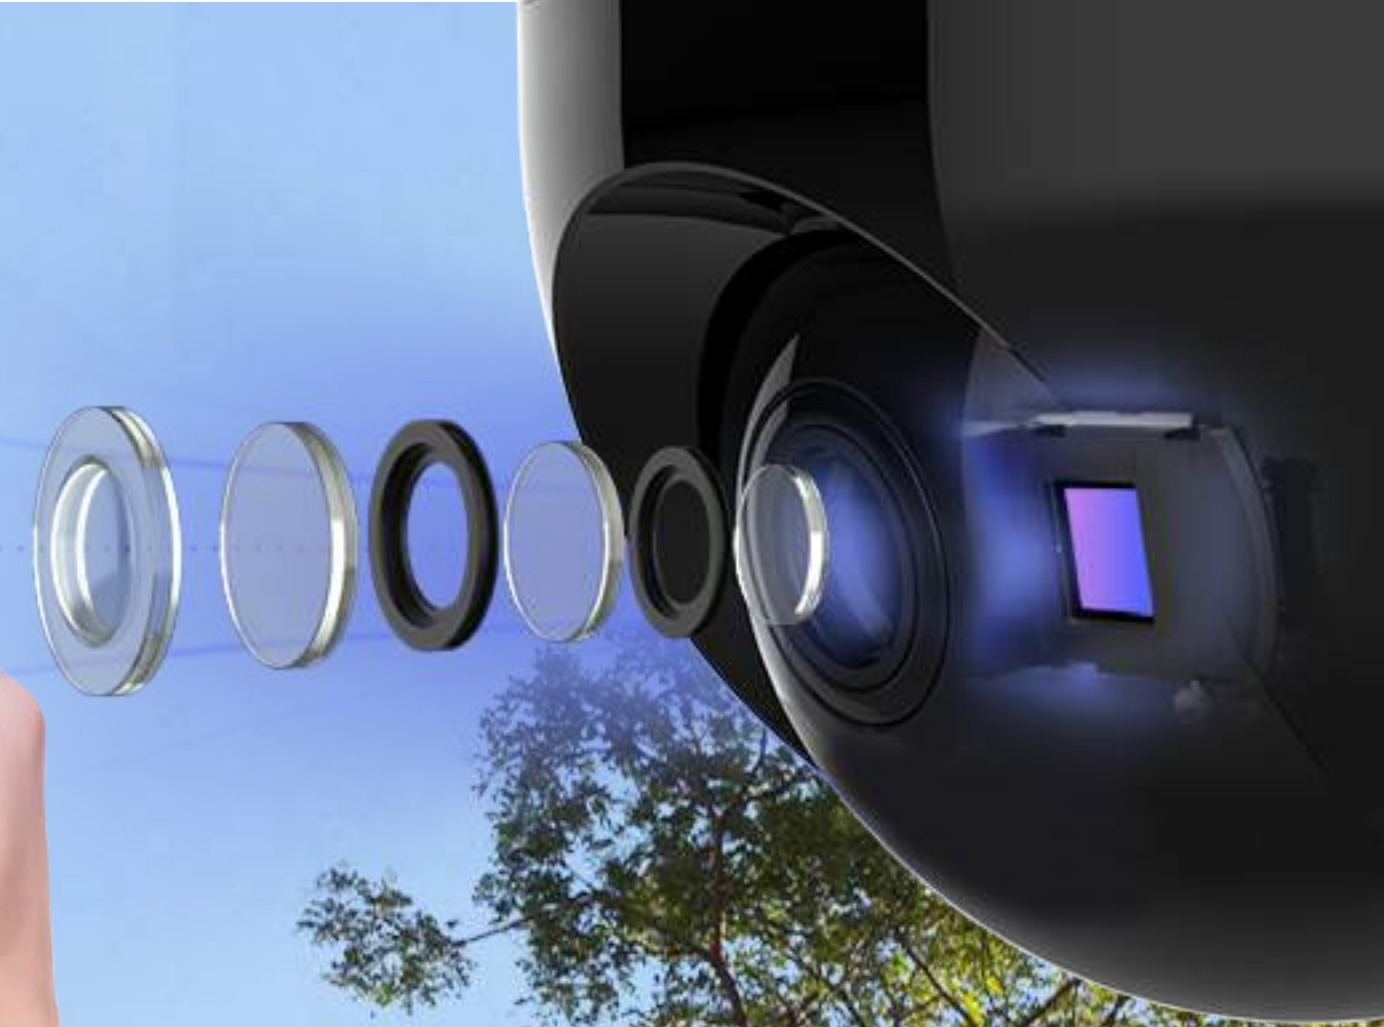

C8C Lite

Pan & Tilt Wi-Fi Camera

360-degree vision for wider protection.

The C8C Lite features flexible pan & tilt design to watch over large space, which helps greatly reduce blind spots in monitoring. The camera is well engineered with 1080p video clarity, AI-powered human shape detection and weatherproof design, so as to deliver smart, reliable protection.

1080P 1080p

Motorized
Pan & Tilt for 360°
Visual Coverage

AI-Powered Human
Shape Detection

IR Night Vision
(Up to 30 m / 100 ft)

Weatherproof Design

Audio Pick-Up

Supports
2.4 GHz WiFi

H.265 Video
Technology

Rotate to cover every corner that matters.

Can't see wide enough with your current security camera? The C8C Lite is here to help extend your vision. Being able to pan and tilt to take in 360-degree field-of-view, the camera can easily cover wide areas and greatly reduce blind spots.

AI-powered human shape detection.

Smarter than ever! As an upgrade from simple motion detection, the embedded AI algorithm intelligently detects the motion of human shapes in real time. When people enter your customized detection area, you will be alerted immediately.