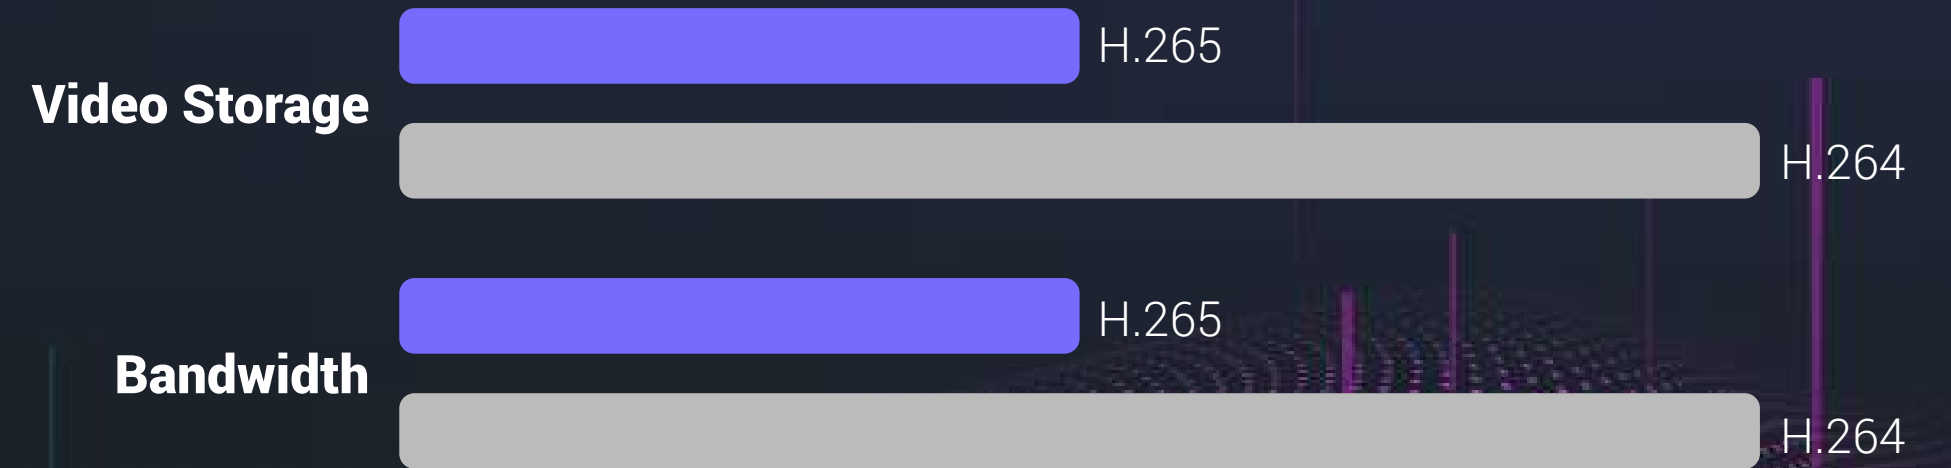

Reduce storage space and bandwidth, but maintain same video quality.

The C8C Lite features the advanced H.265 video compression technology, achieving better video quality with only half the bandwidth and half the storage space of the previous video compression standard (H.264).

*When the 24/7 recording mode is applied, the H.265 technology can reduce the required video storage space and bandwidth by 50% when compared to the H.264.